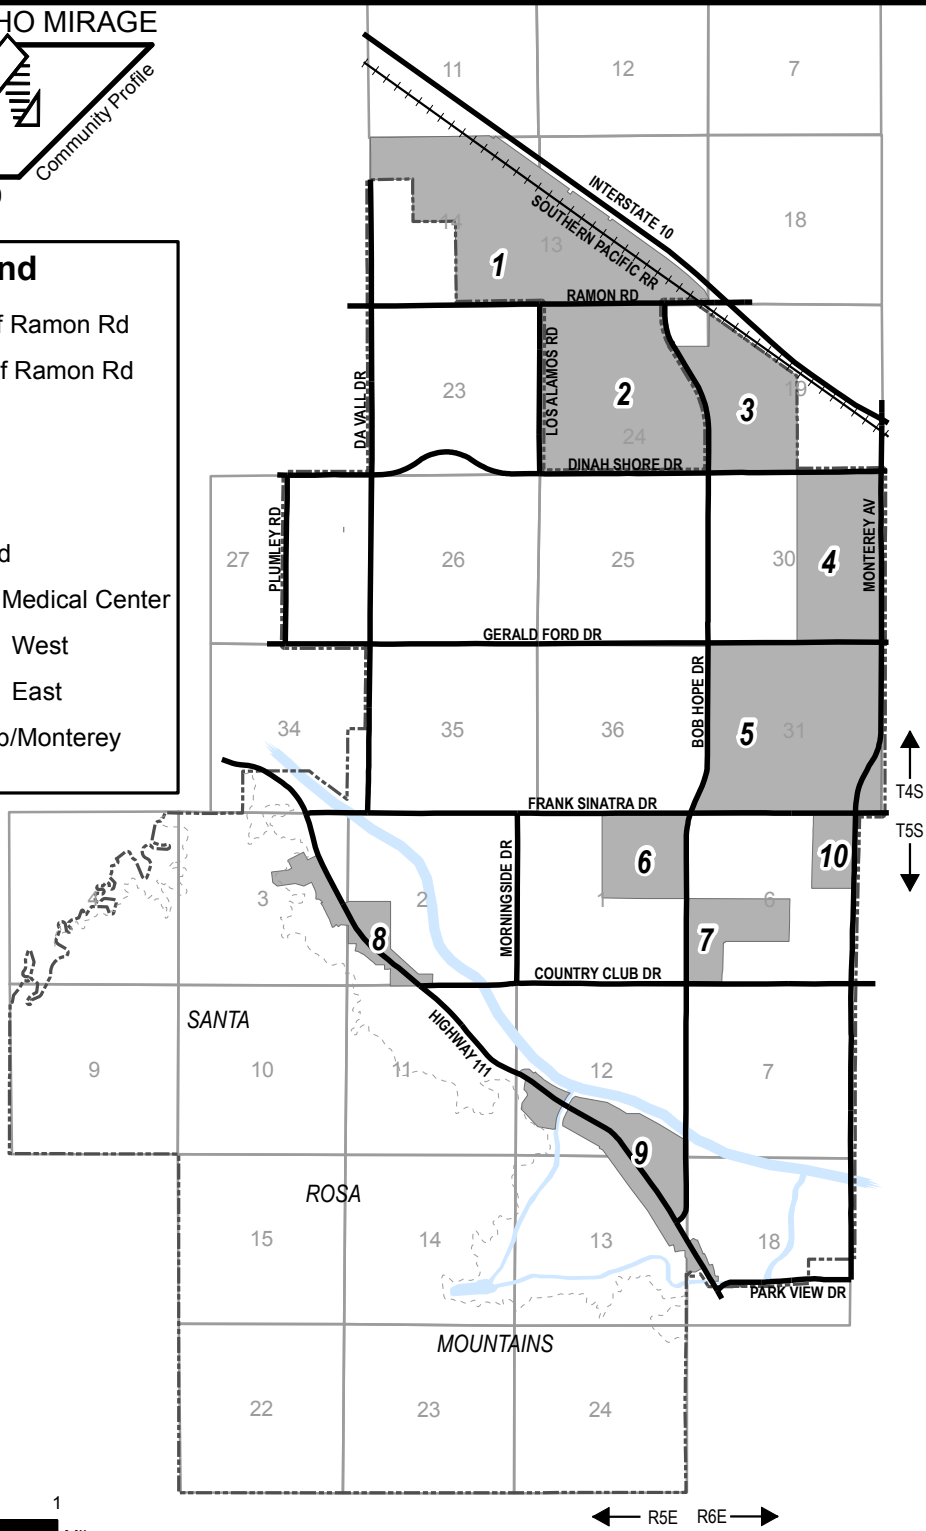

CITY OF RANCHO MIRAGE

2010

Legend

- 1 SOI North of Ramon Rd
- 2 SOI South of Ramon Rd
- 3 Section 19
- 4 Monterey
- 5 Section 31
- 6 Desert Island
- 7 Eisenhower Medical Center
- 8 Highway 111 West
- 9 Highway 111 East
- 10 Country Club/Monterey

Source: Planning Division

Revised 09-2010

Specific Plans