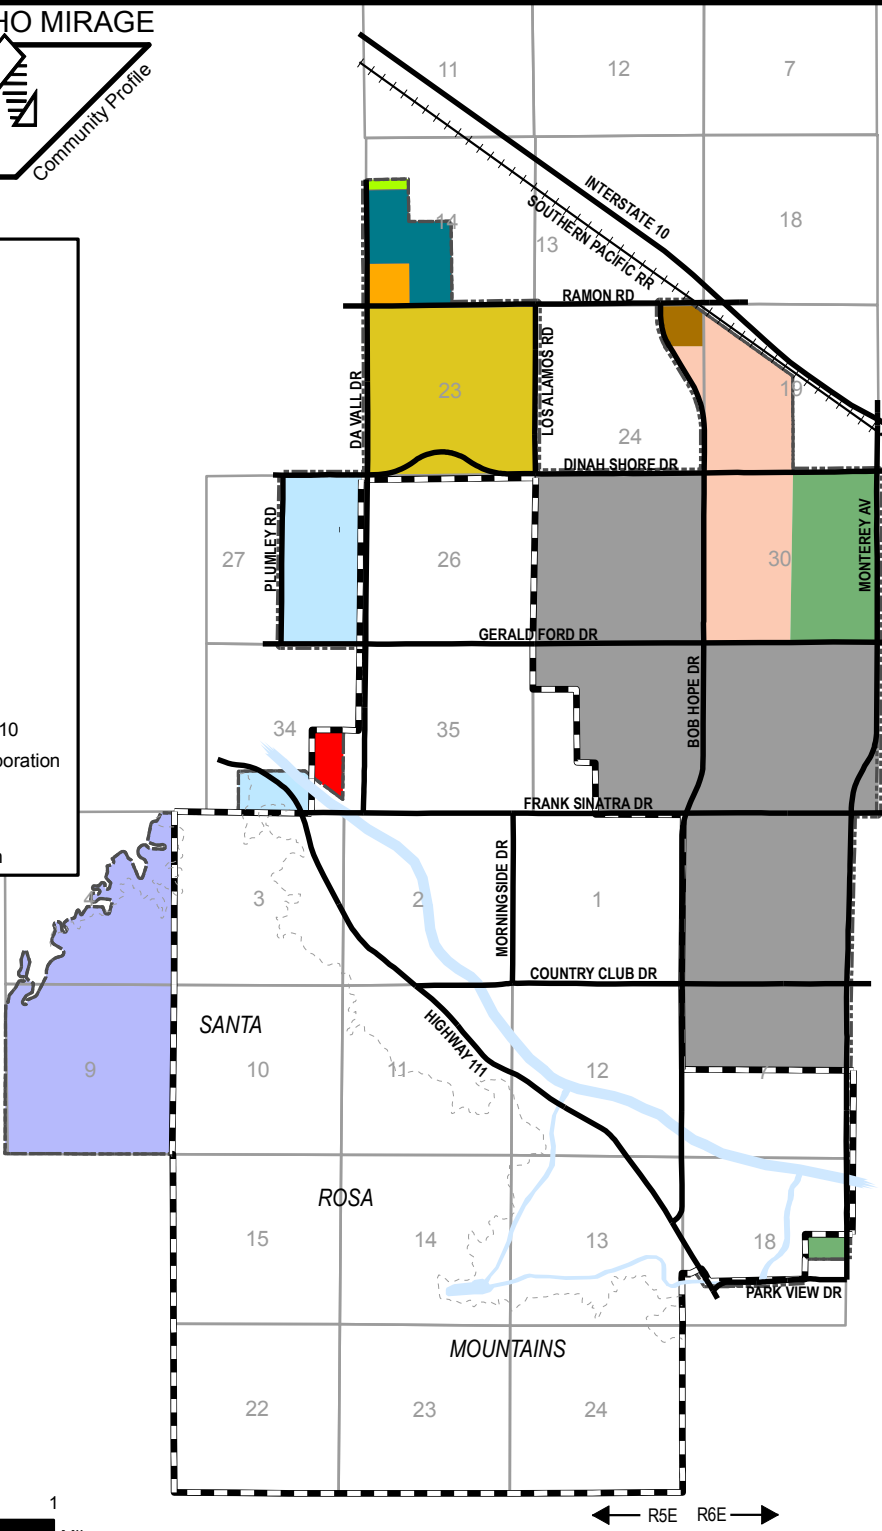

CITY OF RANCHO MIRAGE

2010

Legend

Annexations (acres)

- 1978 (2,765)
- 1980 (400)
- 1981 (640)
- 1984 (340)
- 1989 (943)
- 1994 (623)
- 1997 (150)
- 2008 (40)
- 2009 (10)
- 2010 (40)

Deannexation (acres)

- 1988 (30)

City Boundaries

- City Boundary 2010
- 1973 Upon Incorporation
- Major Roads
- Rail Road

Source: Planning Division

Revised 09-2010

City Boundary Changes, 1973-2010

Department of Community Development ● Planning Division