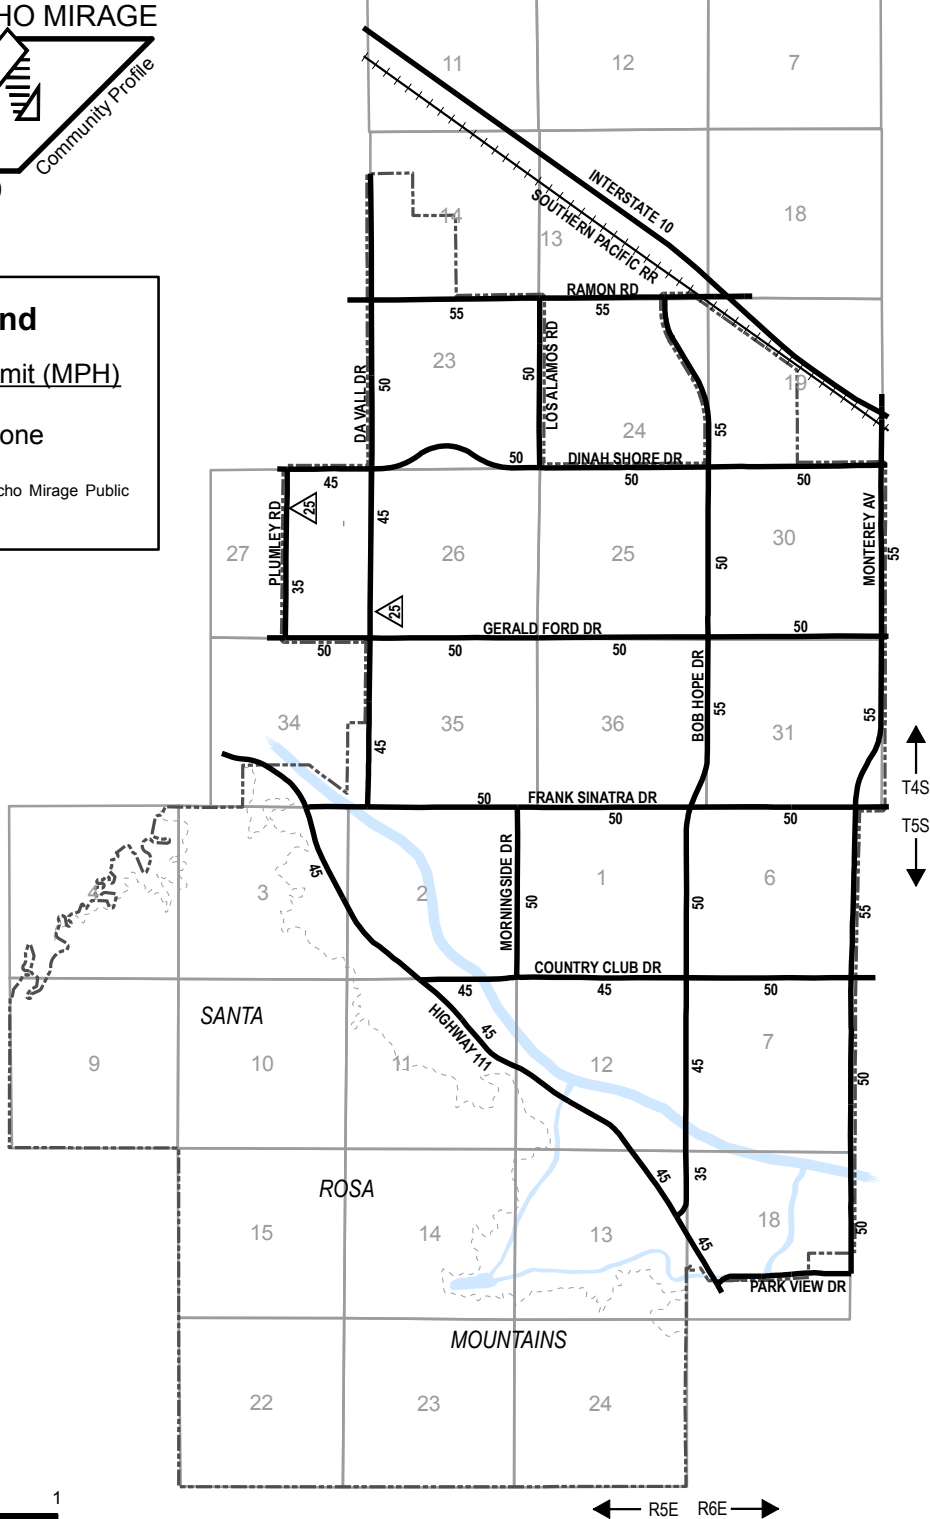

CITY OF RANCHO MIRAGE

2010

Legend

45 Speed Limit (MPH)

25 School Zone

Source: City of Rancho Mirage Public Works Department

Revised 09-2010

2010 Posted Speed Limits